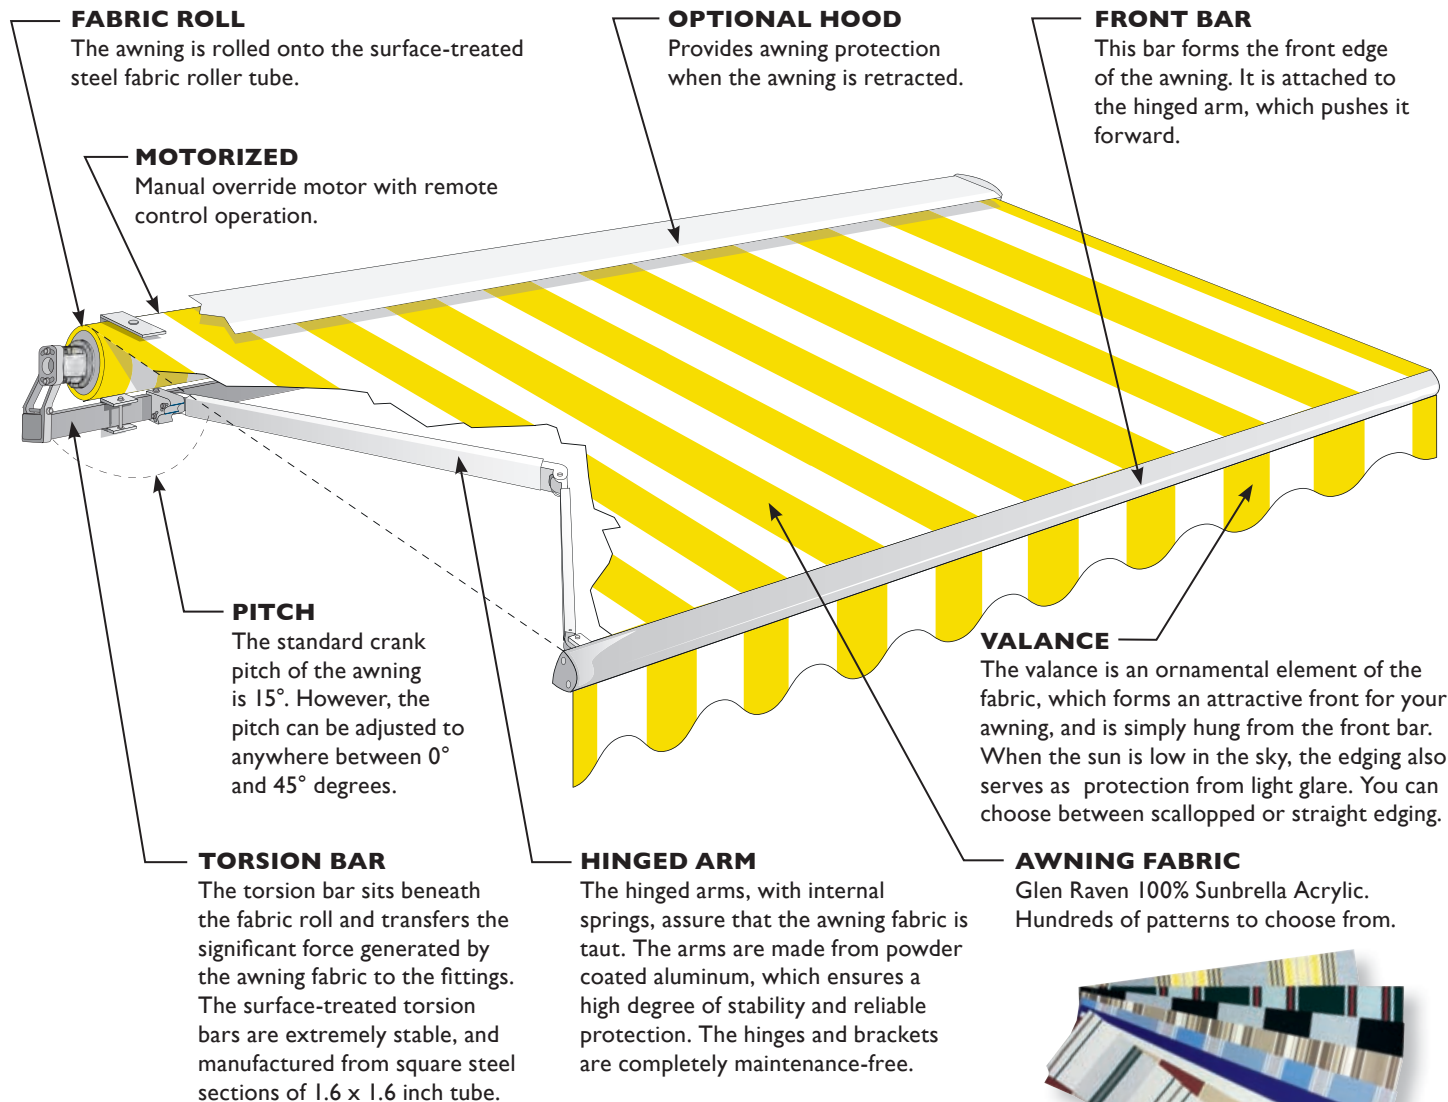

## HIGH QUALITY. LOW PRICE. VERY NICE!

The Rainer Express sets the standard in affordable retractable awnings. Built to the same exacting standards as more expensive systems, the Express will provide years of maintenance free protection.

## THE RAINIER EXPRESS RETRACTABLE AWNING INCLUDES:

- Remote Controlled Override Motor, Single Channel Remote with 15' Power Cord
- Sunbrella 100% Acrylic Fabric – Select From Over 200 Patterns
- Arms with Die Cast Fittings, Dual Inner Spring, and Dual Stainless Steel Cable System
- Stainless Steel Hardware
- Wall Mounting Brackets

*Optional protective hood with side covers and brackets are available. Optional roof mount brackets are available for mounting above gutter height if needed.*

## Specifications

The Rainier Express Retractable Awning is available with white hardware only. Wall Brackets included.

The Rainier Express Awning can be ordered in the following configurations:

- Frame only
- Frame only with the cover in a box (you install)
- Frame with cover installed  
(Fabric width is approximately 6" narrower than frame width)